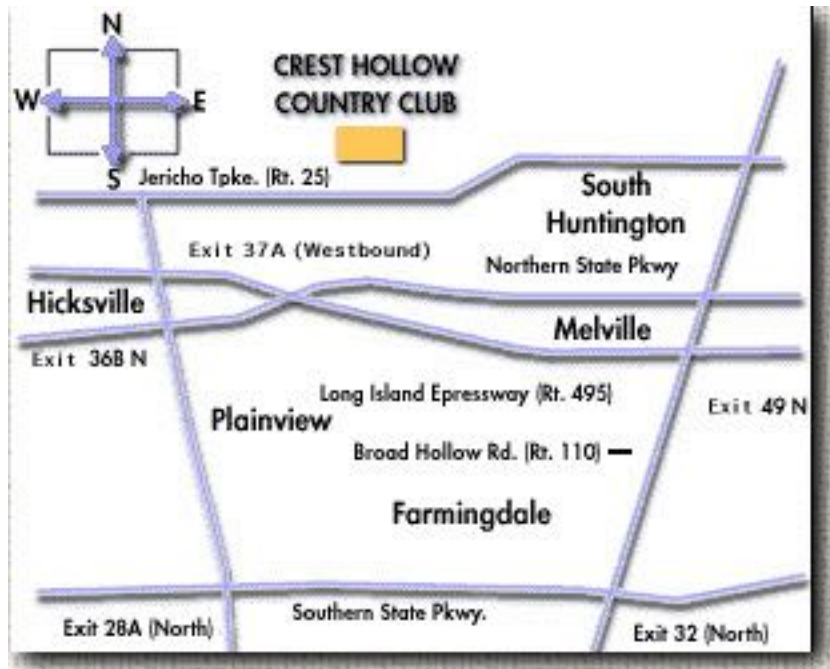

* Included is a \$3.00 donation for the SEPTA and high school scholarships. If you wish to opt out deduct \$3.00 from your payment.

Crest Hollow Country Club
8325 Jericho Turnpike, Woodbury, NY

Founders' Day is a reminder of the substantial role that PTA has played locally, regionally, and nationally in supporting parent involvement and working on behalf of all children and families. It's a time to reflect and take pride in our many accomplishments, and to renew our commitment to be a powerful voice for all children, a relevant resource for parents, and a strong advocate for public education.